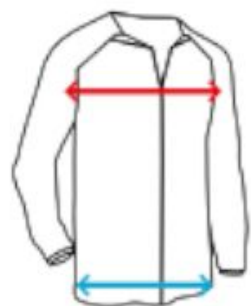

## HELMET

ADULT SIZES		XS	S	M	L	XL	XXL
HEAD SIZE [cm]	●	53-54	55-56	57-58	59-60	61-62	63-64
KID SIZES		YS	YM	YL			
HEAD SIZE [cm]	●	49-50	51-52	53-54			

## JERSEY

ADULT SIZES		S	M	L	XL	XXL	3XL	4XL	5XL
CHEST SIZE [cm]	●	80-88	89-97	98-106	107-115	116-124	125-133	134-140	141-146
KID SIZES US		YXS	YS	YM	YL	YXL			
SIZES FR (Y/O)		4-5	6-7	8-9	10-11	12-13			
CHEST SIZE [cm]	●	55-59	60-64	65-69	70-74	75-80			

## SOFTSHELL & BODYWARMER LITE JACKET

SIZES		XS	S	M	L	XL	XXL	XXXL
CHEST SIZE [cm]	●	75-79	80-88	89-97	98-106	107-115	116-124	125-133
WAIST SIZE [cm]	●	70-76	77-83	84-90	91-97	98-104	105-112	113-120