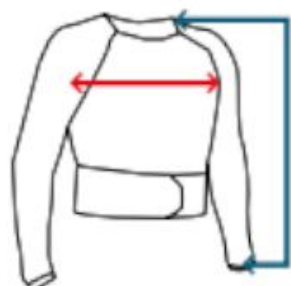

## ELBOW GUARDS

ADULT SIZES		XS/S	M/L	XL/XXL
BICEPS CIRCUMFERENCE	●	26-30	31-35	36-39
FOREARM CIRCUMFERENCE	●	19-23	24-27	28-31
KID SIZES		S/M	L/XL	
BICEPS CIRCUMFERENCE	●	16-20	21-25	
FOREARM CIRCUMFERENCE	●	11-13	14-18	

## GLOVES

ADULT SIZES US		XXS	XS	S	M	L	XL	XXL	XXXL
SIZES FR		6	7	8	9	10	11	12	13
HEIGHT (cm)	●	16,5	17	18	19	20	21	22	23
PALM WIDTH (cm)	●	6	7	8	9	10	11	12	13
KID SIZES US		YXS	YS	YM	YL	YXL			
KID SIZES FR (Y/O)		4-5	6-7	8-9	10-11	12-13			
HEIGHT (cm)	●	17,5	18	18,5	19	19,5			
PALM WIDTH (cm)	●	7,5	8	8	8,5	9			

## MEN SWEAT & T-SHIRT

SIZES	S	M	L	XL	XXL	XXXL
CHEST MESUREMENT (cm)	80-88	89-97	98-106	107-115	116-124	125-133
CHEST MESUREMENT INCH	31,5-34,5	35-38	38,5-41,5	42-45	45,5-49	49-52

## PROTECTION JACKET

ADULT SIZES		XXS	XS	S	M	L	XL	XXL
SLEEVE LENGTH (cm)	●	73-75	74-76,5	75-78	76-79,5	77-81	78-82,5	79-84
CHEST SIZE (cm)	●	70-74	75-79	80-88	89-97	98-106	107-115	116-124
KID SIZES US		SM	MD	LG				
SLEEVE LENGTH (cm)	●	63-64	64-65	65-66				
CHEST SIZE (cm)	●	55-59	60-64	65-69				