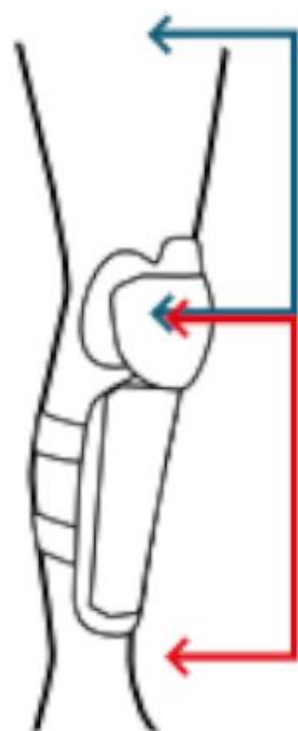

## ELBOW GUARDS

ADULT SIZES		XS/S	M/L	XL/XXL
BICEPS CIRCUMFERENCE	●	26-30	31-35	36-39
FOREARM CIRCUMFERENCE	●	19-23	24-27	28-31
KID SIZES		S/M	L/XL	
BICEPS CIRCUMFERENCE	●	16-20	21-25	
FOREARM CIRCUMFERENCE	●	11-13	14-18	

## MEN SWEAT & T-SHIRT

SIZES	S	M	L	XL	XXL	XXXL
CHEST MESUREMENT (cm)	80-88	89-97	98-106	107-115	116-124	125-133
CHEST MESUREMENT INCH	31,5-34,5	35-38	38,5-41,5	42-45	45,5-49	49-52

## WOMEN T-SHIRT

SIZES	XS	S	M	L	XL	XXL
CHEST MESUREMENT (cm)	80-86	87-90	91-94	95-98	99-103	104-110
CHEST MESUREMENT INCH	31,5-33,5	34-35,5	36-37	37,5-38,5	39-40,5	41-43

## PROTECTION JACKET

ADULT SIZES		XXS	XS	S	M	L	XL	XXL
SLEEVE LENGTH (cm)	●	73-75	74-76,5	75-78	76-79,5	77-81	78-82,5	79-84
CHEST SIZE (cm)	●	70-74	75-79	80-88	89-97	98-106	107-115	116-124
KID SIZES US		SM	MD	LG				
SLEEVE LENGTH (cm)	●	63-64	64-65	65-66				
CHEST SIZE (cm)	●	55-59	60-64	65-69				